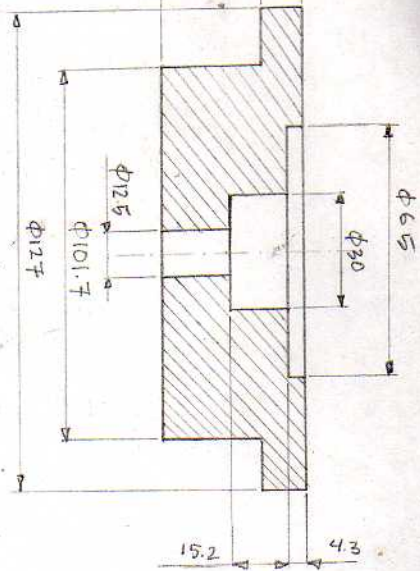

Adapter TACAHASHI EM-200 w/ Monopod

Scale 1:2

Adapter Meade L x 200R w/ TAKAHASHI EM-200