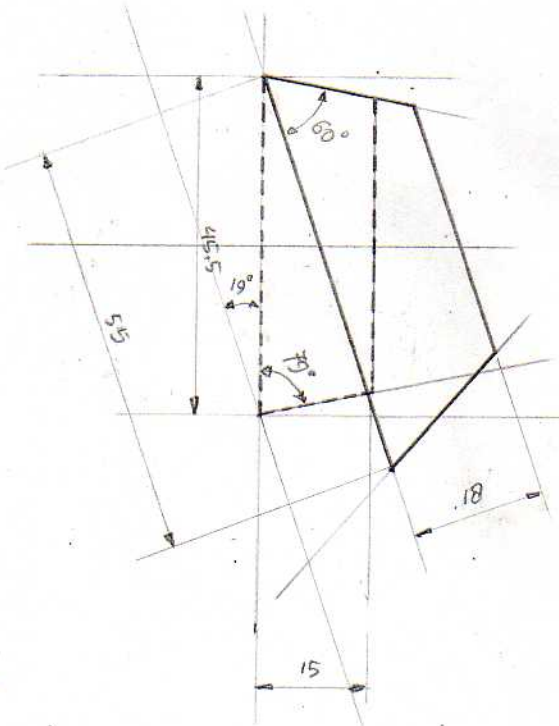

Adapter TACAHASHI EM-200 w/ Monopod

Scale 1:2

Adapter Meade L x 200R w/ TAKAHASHI EM-200